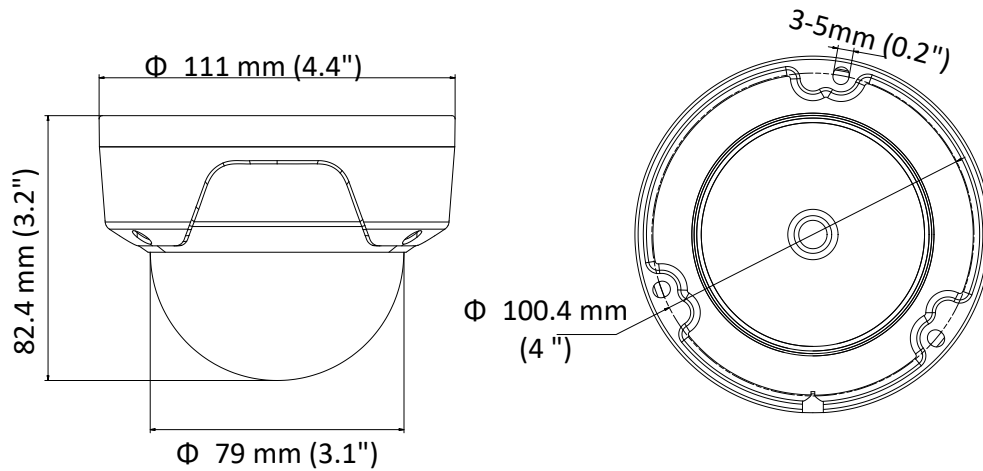

User/Host	Up to 32 users 3 levels: Administrator, Operator, and User
Client	iVMS-4200, Hik-Connect, iVMS-5200, iVMS-4500
Web Browser	IE8+, Chrome 31.0-44, Firefox 30.0-51, Safari 8.0+
Interface	
Communication Interface	1 RJ45 10M/100M self-adaptive Ethernet port
General	
Operating Conditions	-30 °C to 50 °C (-22 °F to 122 °F), humidity: 95% or less (non-condensing)
Power Supply	12 VDC ± 25%, 5.5 mm coaxial power plug PoE (802.3af, class 3)
Power Consumption and Current	12 VDC, 0.4 A, Max: 5 W PoE: (802.3af, 36 V to 57 V), 0.2 A to 0.1 A, Max: 6.5 W
Ingress Protection	IP67, IK10
Material	Without -M model: Bubble: plastic, front cover: plastic, bottom base: metal -M model: Bubble: plastic, front cover: metal, bottom base: metal
Dimensions	Camera: Ø 111 mm × 82.4 mm (Ø 4.4" × 3.2") With package: 134 mm × 134 mm × 108 mm (5.3" × 5.3" × 4.3")
Weight	Without -M model: Camera: Approx. 410 g (0.9 lb.) With package: Approx. 610 g (1.3 lb.) -M model: Camera: Approx. 453 g (1 lb.) With package: Approx. 662 g (1.5 lb.)

Available Models

HWI-D120H (2.8/4 mm), HWI-D120H-M (2.8/4 mm)

Dimension

Accessory

DS-1259ZJ
Inclined Ceiling
Mount

DS-1271ZJ-110
Pendant Mount

DS-1272ZJ-110
Wall Mount

DS-1272ZJ-110B
Wall Mount