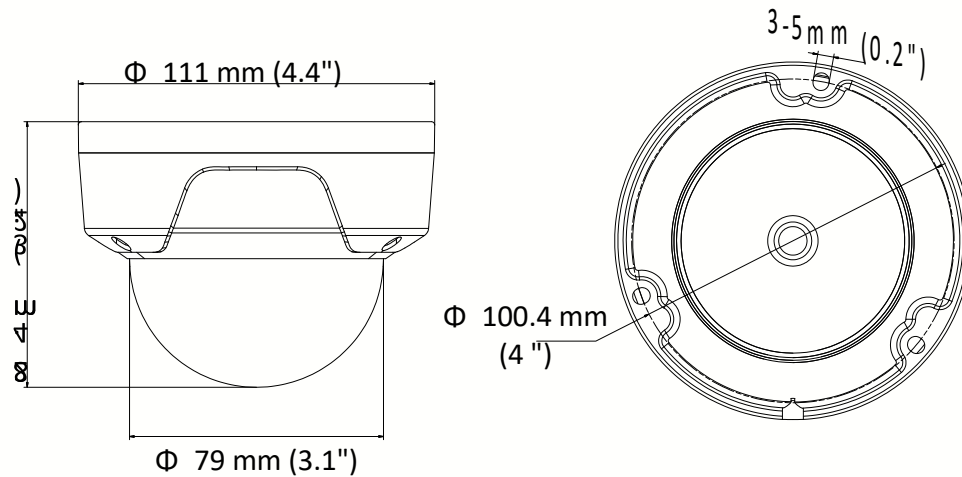

Available Models

HWI-D100 (2.8/4/6 mm) (B), HWI-D100-M (2.8/4/6 mm)

Dimension

Accessory

Inclined Base Mounting Bracket

Vertical Pole Mounting Bracket

Wall Mounting Bracket

Junction Box

Distributed by

Pendant Mounting Bracket

Corner Mounting Bracket

HIKVISION®
HiWatch Series

Headquarters

No.555 Qianmo Road, Binjiang District,
Hangzhou 310051, China
T +86-571-8807-5998
overseasbusiness@hikvision.com

Hikvision USA
T +1-909-895-0400
sales.usa@hikvision.com

Hikvision Italy
T +39-0438-6902
info.it@hikvision.com

Hikvision Singapore
T +65-6684-4718
sg@hikvision.com

Hikvision Africa
T +27 (10) 0351172
sale.africa@hikvision.com

Hikvision Europe
T +31-23-55-42-770
info.eu@hikvision.com

Hikvision France
T +33(0)1-85-330-450
info.fr@hikvision.com

Hikvision Oceania
T +61-2-8599-4233
salesau@hikvision.com

Hikvision Hong Kong
T +852-2151-1761

Hikvision Middle East
T +971-4-8816086
salesme@hikvision.com

Hikvision Spain
T +34-91-737-16-55
info.es@hikvision.com

Hikvision Canada
T +1-909-895-0400
sales.usa@hikvision.com

Hikvision Russia
T +7-495-669-67-99
sateru@hikvision.com

Hikvision Poland
T +48-22-460-01-50
poland@hikvision.com

Hikvision Korea
T +82-31-731-8841
sales.korea@hikvision.com

Hikvision India
T +91-22-28469900
sales@pramahikvision.com

Hikvision UK
T +01628-902140
support.uk@hikvision.com

Hikvision Brazil
T +55 11 3318-0050
Latam.support@hikvision.com