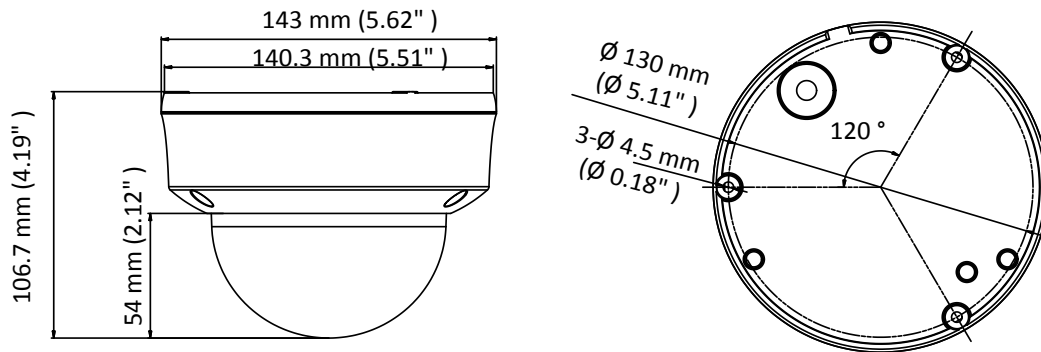

Order Model

HWT-D320-VF

Dimension

Accessories

Distributed by